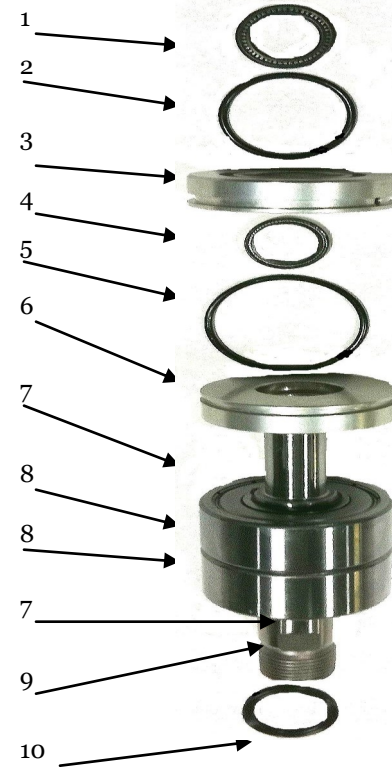

BIG GUY

WW-2800

Series 3 Swivel Assembly

WW311 Replacement Cartridge

1	WW104	Socket	1	11	WW3114	Extension	1
2	WW3105	Elbow	1	12	WW3115	Caster	1
3	WW107S	Trigger Gun	1	13	WW3116	Clip/Rivet	11
4	WW3107-3/8	Hose	1	14	WW3117	Brush	1
5	WW3108	R-Handle	1	15	WW118	Plug, Female	1
6	WW3109	L-Handle	1	16	WW104	Socket	1
7	WW3110	Axle Assy	1	17	WW3128-2	Spray Bar-2 Tip	1
8	WW3111NF2	Tire	2	18	WW301	Spray Tips-25025	2
9	WW3112	Nut	2	19	WW400-3/8	Adapter 3/8" bar-swivel	1
10	WW3113	Cover	1	20	WW312	Swivel	1
Op	WW-SS2	SS Sleeves		Op	WW3128-4	4 Tip Spray Bar2502	

1	WW131	Main Seal	1	6	UC232L-3	Lower Gland	1
2	WW130	Static O-Ring, upper	1	7	WW137	Snap Ring	1
3	UC232-3	Upper Gland Plate	1	8	WW138	Bearing	2
4	WW133	Secondary Seal	1	9	WW136	Rotor Shaft	1
5	WW134-	Static O-Ring, lower	1	10	WW142-3	Quad Seal	1
				11	WW311	Instant Quick Change Cartridge	1