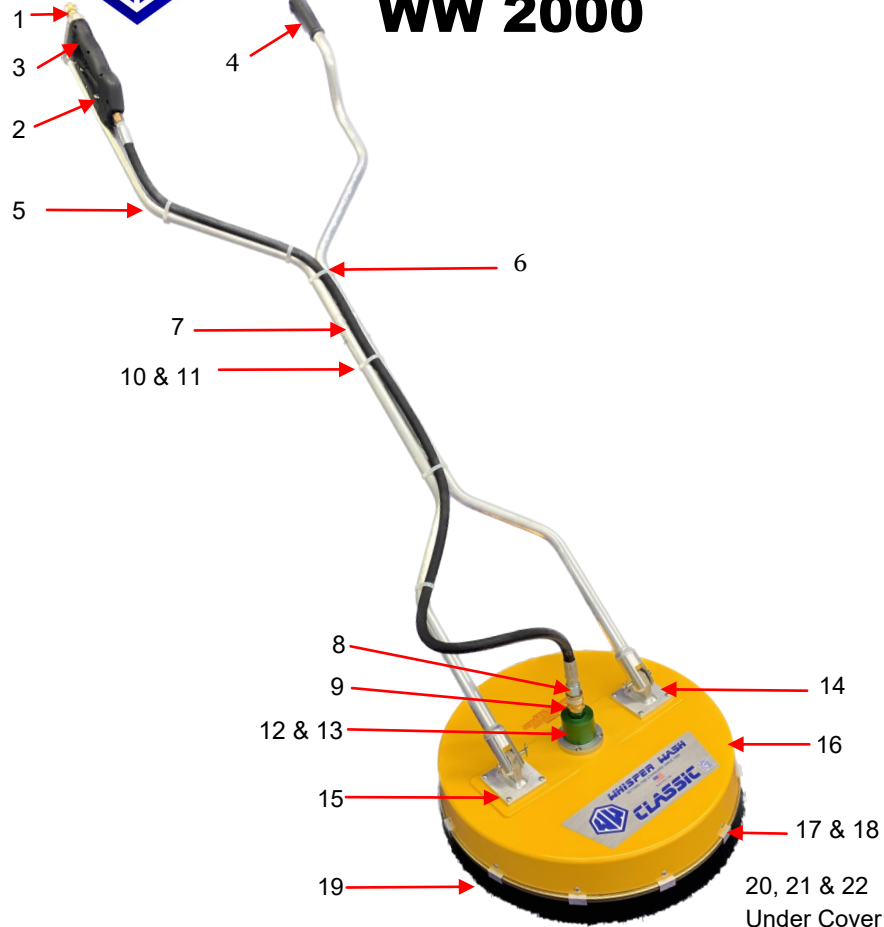

CLASSIC

WW 2000

1	WW104	Male Socket	1	13	WW311	Cartridge (inside swivel)	1
2	WW107S	Trigger Gun	1	14	WW122	Handle Base	2
3	WW100	Fastener	2	15	WW123	Screws/Nylocs	8
4	WW109	Grip	1	16	WW124	Cover	1
5	WW110	Handle	1	17	WW125	Rivets	12
6	WW111	Tie Wrap	7	18	WW126	Clips	12
7	WW151	Hose	1	19	WW127	Brush	1
8	WW118	Female Plug	1	20	WW300-2	2-Tip Spray Bar	1
9	WW104	Male Socket	1	21	WW301	Spray Tips-2502	2
10	WW114	Ring	3	22	WW400-3/8	Adapter 3/8" Swivel to Bar	1
11	WW113	Clevis Pin-large	3	OPT	WW300-4	4 Tip Spry Bar-2502s	1
12	WW312	Swivel Ser. 3	1	OPT	WW-SS2	SS Sleeves for Spray Bar	

Series 3 Swivel Assembly

WW311 Replacement Cartridge

1	WW131	Main Seal	1	6	UC232L-3	Lower Gland	1
2	WW130	Static O-Ring, upper	1	7	WW137	Snap Ring	1
3	UC232-3	Upper Gland Plate	1	8	WW138	Bearing	2
4	WW133	Secondary Seal	1	9	WW136	Rotor Shaft	1
5	WW134-3	Static O-Ring, lower	1	10	WW142-3	Quad Seal	1
				11	WW311	Instant Quick Change Cartridge	1