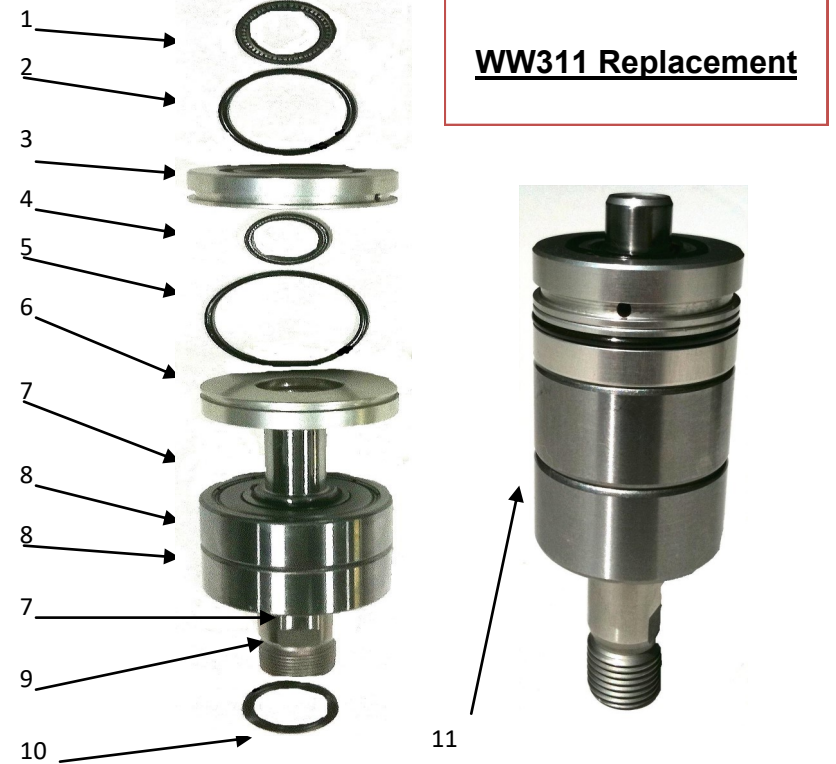

CLASSIC EXTREME DUTY WW3000

1	WW104	Male Socket	1	13	WW311	Cartridge (inside)	1
2	WW107S	Trigger Gun	1	14	WW122	Handle Base	2
3	WW100	Fastener	2	15	WW123	Screws/Nylocs	8
4	WW109	Grip	1	16	WW124-AL	Cover Aluminum	1
5	WW110	Handle	1	17	WW125-EX	Rivets	12
6	WW111	Tie Wrap	7	18	WW126	Clips	12
7	WW151	Hose 3/8	1	19	WW127	Brush	1
8	WW118	Female Plug	1	20	WW300-2SS	2 Tip Spray Bar / Stainless Steel	1
9	WW104	Male Socket	1	21	WW301	Spray Tips-25025	2
10	WW114	Ring	3	22	WW400-3/8	Adapter-Swivel to Bar	1
11	WW113	Clevis Pin-large	3	OPT	WW300-4SS	4 Tip Spry Bar/SS	1
12	WW312	Swivel Ser. 3	1				

Series 3 Swivel Assembly

1	WW131	Main Seal	1	6	UC232L-3	Lower Gland	1
2	WW130	Static O-Ring, upper	1	7	WW137	Snap Ring	1
3	UC232-3	Upper Gland Plate	1	8	WW138	Bearing	2
4	WW133	Secondary Seal	1	9	WW136	Rotor Shaft	1
5	WW134-3	Static O-Ring, lower	1	10	WW142-3	Quad Seal	1
				11	WW311	Instant Quick Change Cartridge	1