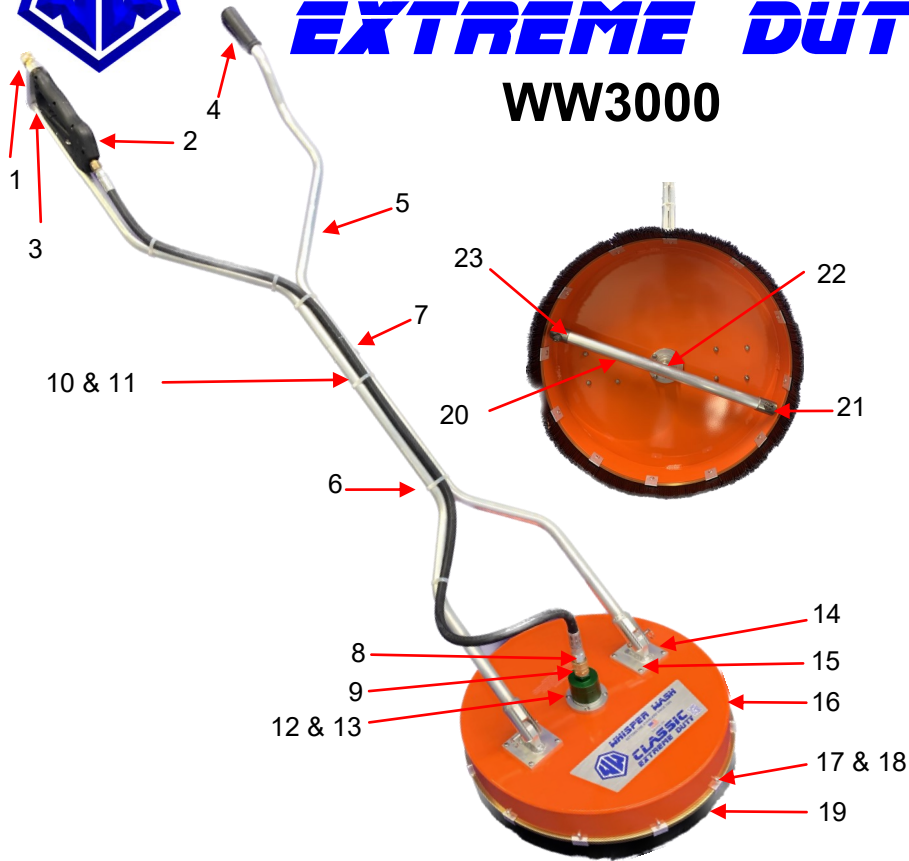

CLASSIC EXTREME DUTY WW3000

1	WW104	Male Socket	1	13	WW311	Cartridge (inside)	1
2	WW107S	Trigger Gun	1	14	WW122	Handle Base	2
3	WW100	Fastener	2	15	WW123	Screws/Nylocs	8
4	WW109	Grip	1	16	WW124-AL	Cover Aluminum	1
5	WW110	Handle	1	17	WW125-EX	Rivets	12
6	WW111	Tie Wrap	7	18	WW126	Clips	12
7	WW151	Hose 3/8	1	19	WW127	Brush	1
8	WW118	Female Plug	1	20	WW300-2SS	2 Tip Spray Bar / Stainless Steel	1
9	WW104	Male Socket	1	21	WW301	Spray Tips-25025	2
10	WW114	Ring	3	22	WW400-3/8	Adapter-Swivel to Bar	1
11	WW113	Clevis Pin-large	3	OPT	WW300-4SS	4 Tip Spry Bar/SS	1
12	WW312	Swivel Ser. 3	1				

Series 3 Swivel Assembly

1	WW131	Main Seal	1	6	UC232L-3	Lower Gland	1
2	WW130	Static O-Ring, upper	1	7	WW137	Snap Ring	1
3	UC232-3	Upper Gland Plate	1	8	WW138	Bearing	2
4	WW133	Secondary Seal	1	9	WW136	Rotor Shaft	1
5	WW134-3	Static O-Ring, lower	1	10	WW142-3	Quad Seal	1
				11	WW311	Instant Quick Change Cartridge	1