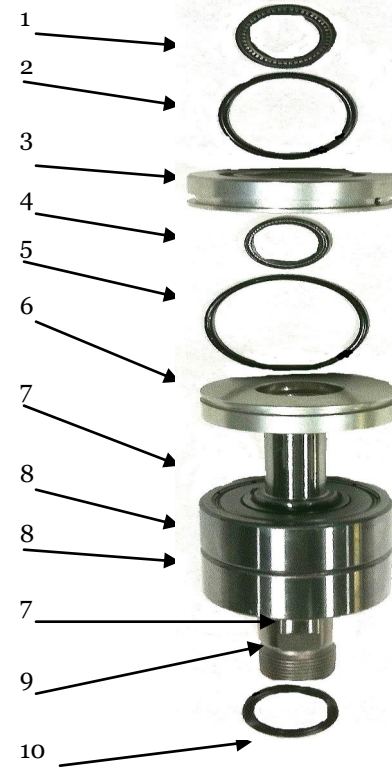

MAXIMA

MAX 3600

1	WW104	Male Socket	1	13	WW311	Cartridge (inside)	1
2	WW107S	Trigger Gun	1	14	WW122B	Handle Base	2
3	WW100	Fastener	2	15	WW123	Screws/Nylocs	8
4	WW109	Grip	1	16	MAX636	Cover	1
5	WW110	Handle	1	17	MAX627	Brush	1
6	WW111	Tie Wrap	7	18	WW3116	Clips & Rivets	13
7	WW151	Hose	1	19	UC413WW	Wheel Bracket	4
8	WW118	Female Plug	1	20	UC414WW	3" Castors	4
9	WW104	Male Socket	1	21	MAX635-2	2-Tip Spray Bar	1
10	WW114	Ring	3	22	WW301	Spray Tips-4003	2
11	WW113	Clevis Pin-large	3	23	WW400-3/8	Adapter 3/8" Swivel to Bar	1
12	WW312	Swivel Ser. 3	1	OPT	MAX635-4	4 Tip Spry Bar-2502s	1

Series 3 Swivel Assembly

WW311 Replacement Cartridge

1	WW131	Main Seal	1	6	UC232L-3	Lower Gland	1
2	WW130	Static O-Ring, upper	1	7	WW137	Snap Ring	1
3	UC232-3	Upper Gland Plate	1	8	WW138	Bearing	2
4	WW133	Secondary Seal	1	9	WW136	Rotor Shaft	1
5	WW134-3	Static O-Ring, lower	1	10	WW142-3	Quad Seal	1
				11	WW311	Instant Quick Change Cartridge	1