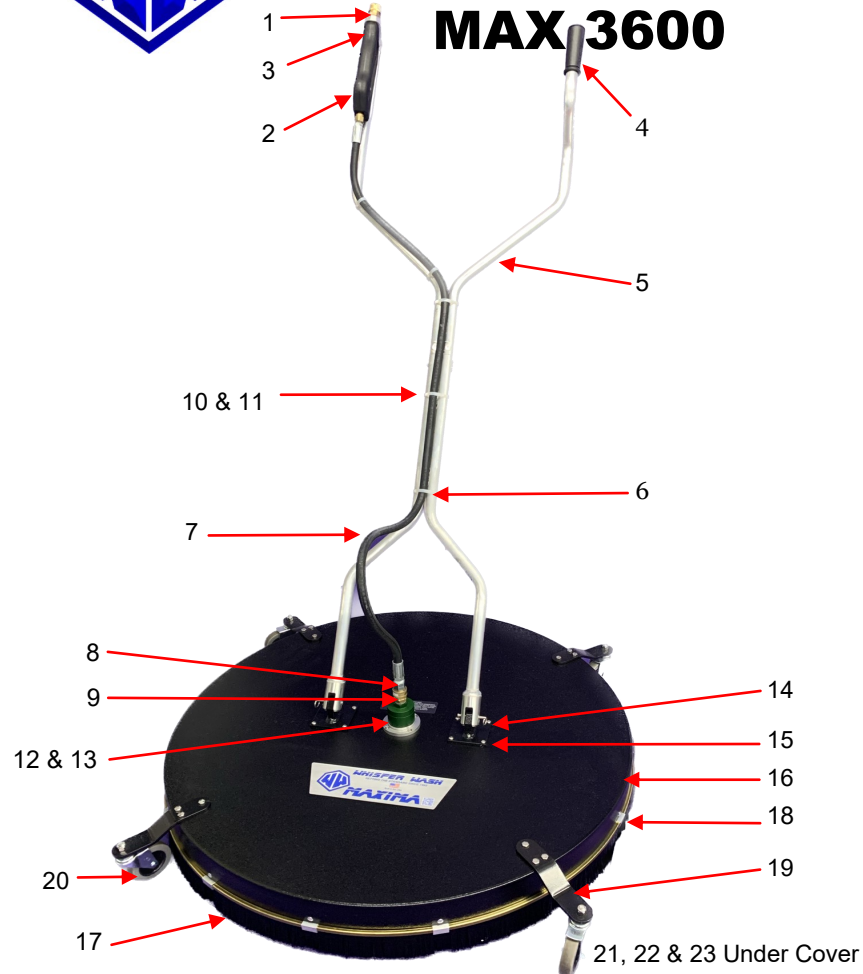

MAXIMA

MAX 3600

1	WW104	Male Socket	1	13	WW311	Cartridge (inside)	1
2	WW107S	Trigger Gun	1	14	WW122B	Handle Base	2
3	WW100	Fastener	2	15	WW123	Screws/Nylocs	8
4	WW109	Grip	1	16	MAX636	Cover	1
5	WW110	Handle	1	17	MAX627	Brush	1
6	WW111	Tie Wrap	7	18	WW3116	Clips & Rivets	13
7	WW151	Hose	1	19	UC413WW	Wheel Bracket	4
8	WW118	Female Plug	1	20	UC414WW	3" Castors	4
9	WW104	Male Socket	1	21	MAX635-2	2-Tip Spray Bar	1
10	WW114	Ring	3	22	WW301	Spray Tips-4003	2
11	WW113	Clevis Pin-large	3	23	WW400-3/8	Adapter 3/8" Swivel to Bar	1
12	WW312	Swivel Ser. 3	1	OPT	MAX635-4	4 Tip Spry Bar-2502s	1

Series 3 Swivel Assembly

WW311 Replacement Cartridge

1	WW131	Main Seal	1	6	UC232L-3	Lower Gland	1
2	WW130	Static O-Ring, upper	1	7	WW137	Snap Ring	1
3	UC232-3	Upper Gland Plate	1	8	WW138	Bearing	2
4	WW133	Secondary Seal	1	9	WW136	Rotor Shaft	1
5	WW134-3	Static O-Ring, lower	1	10	WW142-3	Quad Seal	1
				11	WW311	Instant Quick Change Cartridge	1