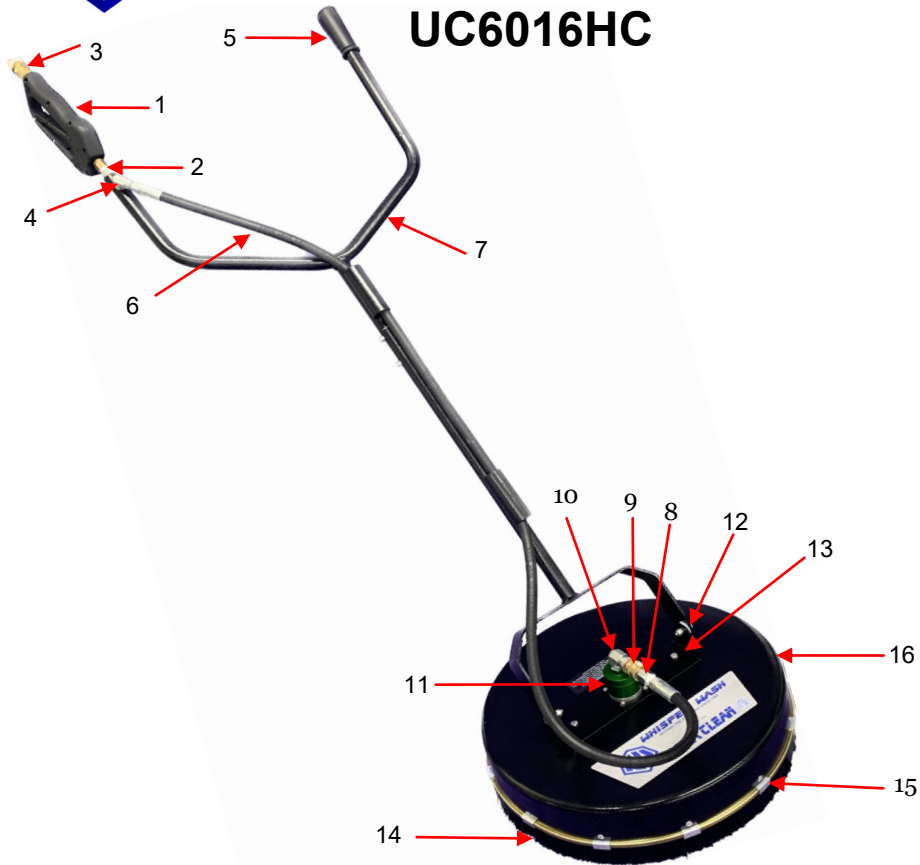

ULTRA CLEAN 16" HOVER COVER

UC6016HC

17, 18 & 19 Under Cover

1	WW107S	Trigger Gun	1	11	WW312	Swivel	1
2	UC202	1/4" M threaded pipe	1	12	UC211	Fastener	2
3	WW104	Socket	1	13	UC212	Handle Bracket	1
4	UC204	Elbow	1	14	UC613HC	Brush	1
5	WW109	Grip	1	15	WW3116	Clip/Rivet	12
6	WW151	Hose	1	16	UC615HC-AL	Cover Aluminum	1
7	UC207	Handle	1	17	UC616HC	Spray Bar	1
8	WW118	Plug	1	18	WW301	Spray Tips-1/4-2502	2
9	WW104	Socket	1	19	WW400-3/8	Adapter spray bar-swivel	1
10	WW3105	Elbow	1	OP	WW-22-2	SS Sleeve for Spray Bar	

Series 3 Swivel Assembly

WW311 Replacement Cartridge

1	WW131	Main Seal	1	6	UC232L-3	Lower Gland	1
2	WW130	Static O-Ring, upper	1	7	WW137	Snap Ring	1
3	UC232-3	Upper Gland Plate	1	8	WW138	Bearing	2
4	WW133	Secondary Seal	1	9	WW136	Rotor Shaft	1
5	WW134-3	Static O-Ring, lower	1	10	WW142-3	Quad Seal	1
				11	WW311	Instant Quick Change Cartridge	1