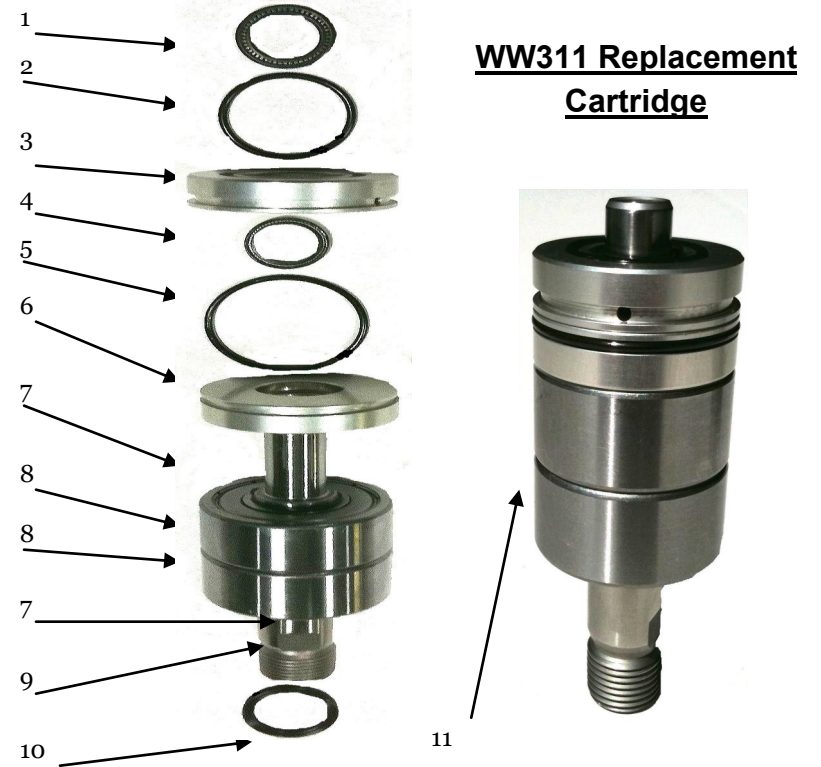

ULTRA CLEAN 16" HOVER COVER

UC6016HC

17, 18 & 19 Under Cover

1	WW107S	Trigger Gun	1	11	WW312	Swivel	1
2	UC202	1/4" M threaded pipe	1	12	UC211	Fastener	2
3	WW104	Socket	1	13	UC212	Handle Bracket	1
4	UC204	Elbow	1	14	UC613HC	Brush	1
5	WW109	Grip	1	15	WW3116	Clip/Rivet	12
6	WW151	Hose	1	16	UC615HC-AL	Cover Aluminum	1
7	UC207	Handle	1	17	UC616HC	Spray Bar	1
8	WW118	Plug	1	18	WW301	Spray Tips-1/4-2502	2
9	WW104	Socket	1	19	WW400-3/8	Adapter spray bar-swivel	1
10	WW3105	Elbow	1	OP	WW-22-2	SS Sleeve for Spray Bar	

Series 3 Swivel Assembly

WW311 Replacement Cartridge

1	WW131	Main Seal	1	6	UC232L-3	Lower Gland	1
2	WW130	Static O-Ring, upper	1	7	WW137	Snap Ring	1
3	UC232-3	Upper Gland Plate	1	8	WW138	Bearing	2
4	WW133	Secondary Seal	1	9	WW136	Rotor Shaft	1
5	WW134-3	Static O-Ring, lower	1	10	WW142-3	Quad Seal	1
				11	WW311	Instant Quick Change Cartridge	1