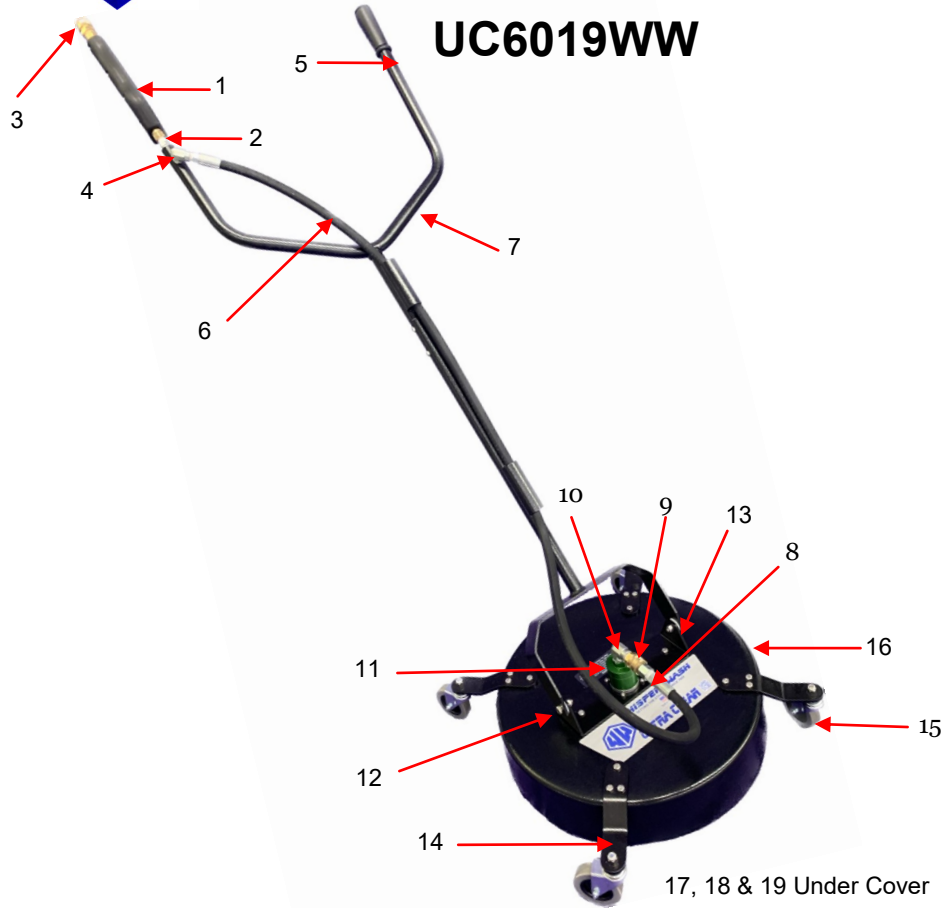

ULTRA CLEAN 19" WITH WHEELS

17, 18 & 19 Under Cover

1	WW107S	Trigger Gun	1	11.	WW312	Swivel	1
2	UC202	1/4" M threaded pipe	1	12.	UC211	Fastener	2
3	WW104	Socket	1	13.	UC212	Handle Bracket	1
4	UC204	Elbow	1	14.	UC413WW	Wheel Bracket	4
5	WW109	Grip	1	15.	UC414WW	3" Casters	4
6	WW151	Hose	1	16.	UC415WW	Cover	1
7	UC207	Handle	1	17.	WW400-3/8	Adapter spray bar-swivel	1
8	WW118	Plug	1	18.	WW300	Spray Bar	1
9	WW104	Socket	1	19.	WW301	Spray Tips-1/4-2502	2
10	WW3105	Elbow	1	OP	WW-SS-2	SS Sleeve for Spray Bar	

Series 3 Swivel Assembly

1	WW131	Main Seal	1	6	UC232L-3	Lower Gland	1
2	WW130	Static O-Ring, upper	1	7	WW137	Snap Ring	1
3	UC232-3	Upper Gland Plate	1	8	WW138	Bearing	2
4	WW133	Secondary Seal	1	9	WW136	Rotor Shaft	1
5	WW134-3	Static O-Ring, lower	1	10	WW142-3	Quad Seal	1
				11	WW311	Instant Quick Change Cartridge	1