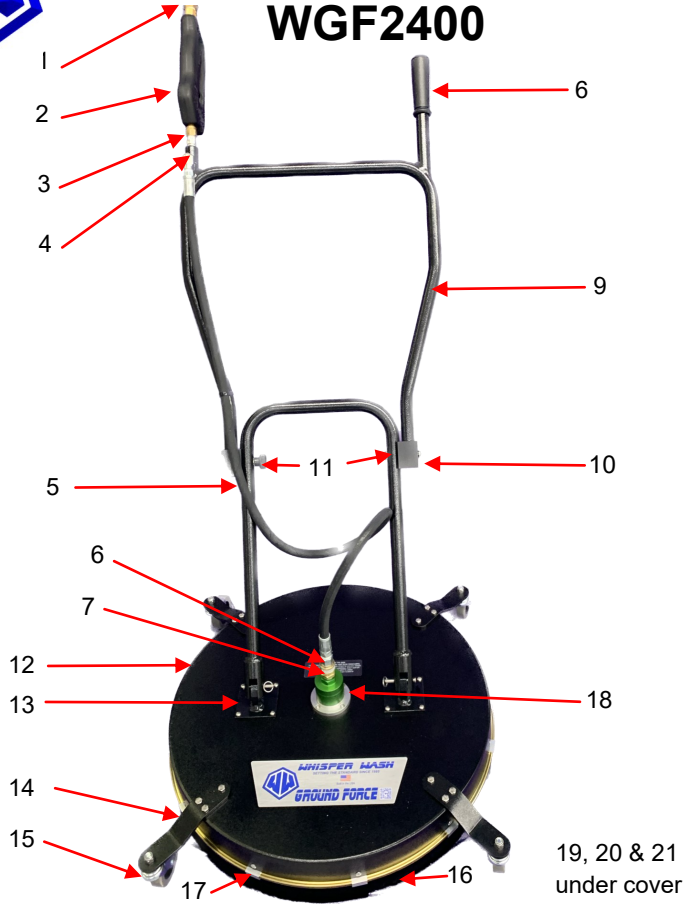

# GROUND FORCE

## WGF2400

1	WW104	Male Socket	1	12	GF240	Cover	1
2	WW107S	Trigger Gun	1	13	WW122B	Handle Base	2
3	UC202	Nipple-M thread	1	14	UC413WW	Wheel Bracket	4
4	UC204	Elbow 1/4"	1	15	UC414WW	Caster Wheel 3"	4
5	WW3107-3/8	Hose 58"	1	16	GF503	Brush	1
6	WW118	Plug-Female	1	17	WW3116	Clips/Rivets	11
7	WW104	Male Socket	1	18	WW312	Swivel Assembly	1
8	WW109	Grip	1	19	GF504-2	2-Tip Spray Bar	1
9	GF502	Handle	1	20	WW301	Spray Tips 25025	2
10	GF505	Hinge Block	2	21	WW400-3/8	Adapter 3/8" bar-swivel	1
11	GF506	Knob Assy	2	Opt	GF504-4	4 Tip S. Bar 2502	

## Series 3 Swivel Assembly

### WW311 Replacement

1	WW131	Main Seal	1	6	UC232L-3	Lower Gland	1
2	WW130	Static O-Ring, upper	1	7	WW137	Snap Ring	1
3	UC232-3	Upper Gland Plate	1	8	WW138	Bearing	2
4	WW133	Secondary Seal	1	9	WW136	Rotor Shaft	1
5	WW134-3	Static O-Ring, lower	1	10	WW142-3	Quad Seal	1
				11	WW311	Instant Quick Change Cartridge	1