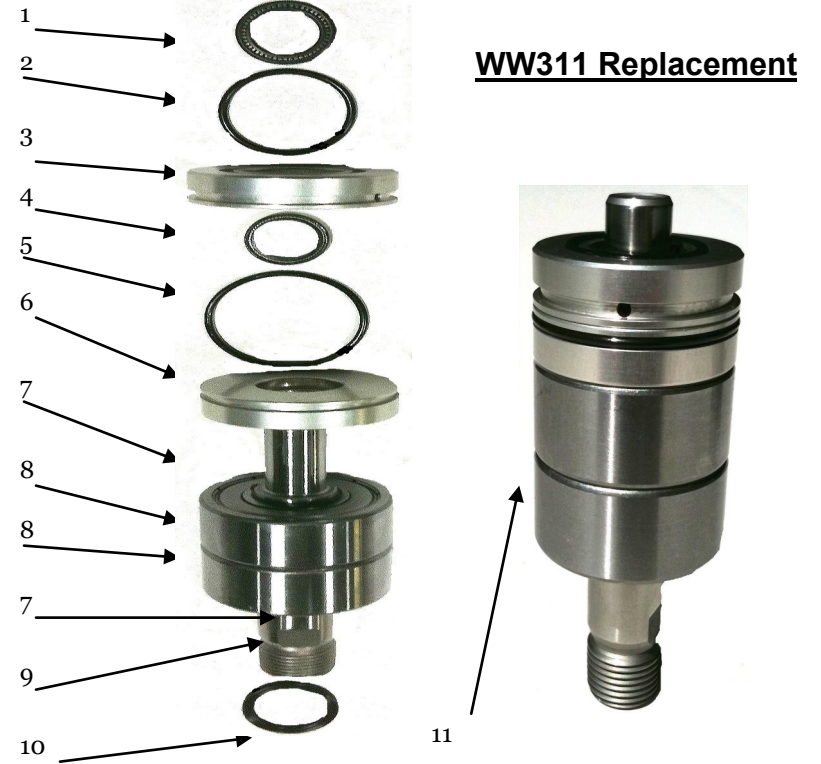

# GROUND FORCE

## WGF2400

1	WW104	Male Socket	1	12	GF240	Cover	1
2	WW107S	Trigger Gun	1	13	WW122B	Handle Base	2
3	UC202	Nipple-M thread	1	14	UC413WW	Wheel Bracket	4
4	UC204	Elbow 1/4"	1	15	UC414WW	Caster Wheel 3"	4
5	WW3107-3/8	Hose 58"	1	16	GF503	Brush	1
6	WW118	Plug-Female	1	17	WW3116	Clips/Rivets	11
7	WW104	Male Socket	1	18	WW312	Swivel Assembly	1
8	WW109	Grip	1	19	GF504-2	2-Tip Spray Bar	1
9	GF502	Handle	1	20	WW301	Spray Tips 25025	2
10	GF505	Hinge Block	2	21	WW400-3/8	Adapter 3/8" bar-swivel	1
11	GF506	Knob Assy	2	Opt	GF504-4	4 Tip S. Bar 2502	

### WW311 Replacement

1	WW131	Main Seal	1	6	UC232L-3	Lower Gland	1
2	WW130	Static O-Ring, upper	1	7	WW137	Snap Ring	1
3	UC232-3	Upper Gland Plate	1	8	WW138	Bearing	2
4	WW133	Secondary Seal	1	9	WW136	Rotor Shaft	1
5	WW134-3	Static O-Ring, lower	1	10	WW142-3	Quad Seal	1
				11	WW311	Instant Quick Change Cartridge	1