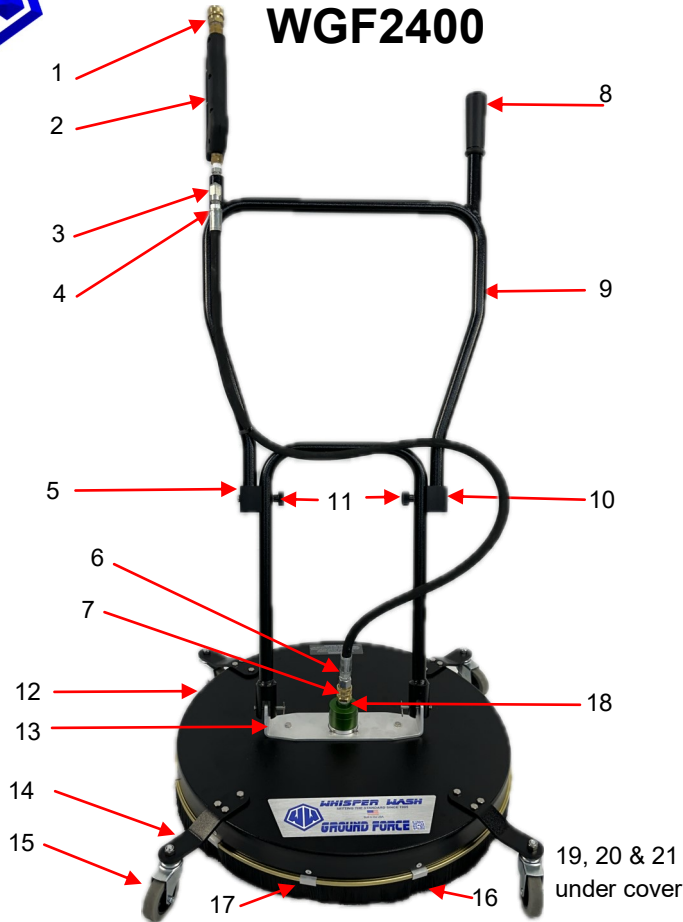

# GROUND FORCE

## WGF2400

1	WW104	Male Socket	1	12	GF240	Cover	1
2	WW107S	Trigger Gun	1	13	WW222	Handle Base	1
3	UC202	Nipple-M thread	1	14	UC413WW	Wheel Bracket	4
4	UC204	Elbow 1/4"	1	15	UC414WW	Caster Wheel 3"	4
5	WW3107-3/8	Hose 58"	1	16	GF503	Brush	1
6	WW118	Plug-Female	1	17	WW3116	Clips/Rivets	11
7	WW104	Male Socket	1	18	WW312	Swivel Assembly	1
8	WW109	Grip	1	19	GF504-2	2-Tip Spray Bar	1
9	GF502	Handle	1	20	WW301	Spray Tips 25025	2
10	GF505	Hinge Block	2	21	WW400-3/8	Adapter 3/8" bar-swivel	1
11	GF506	Knob Assy	2	Opt	GF504-4	4 Tip S. Bar 2502	

## Series 3 Swivel Assembly

1	WW131	Main Seal	1	6	UC232L-3	Lower Gland	1
2	WW130	Static O-Ring, upper	1	7	WW137	Snap Ring	1
3	UC232-3	Upper Gland Plate	1	8	WW138	Bearing	2
4	WW133	Secondary Seal	1	9	WW136	Rotor Shaft	1
5	WW134-3	Static O-Ring, lower	1	10	WW142-3	Quad Seal	1
				11	WW311	Instant Quick Change Cartridge	1