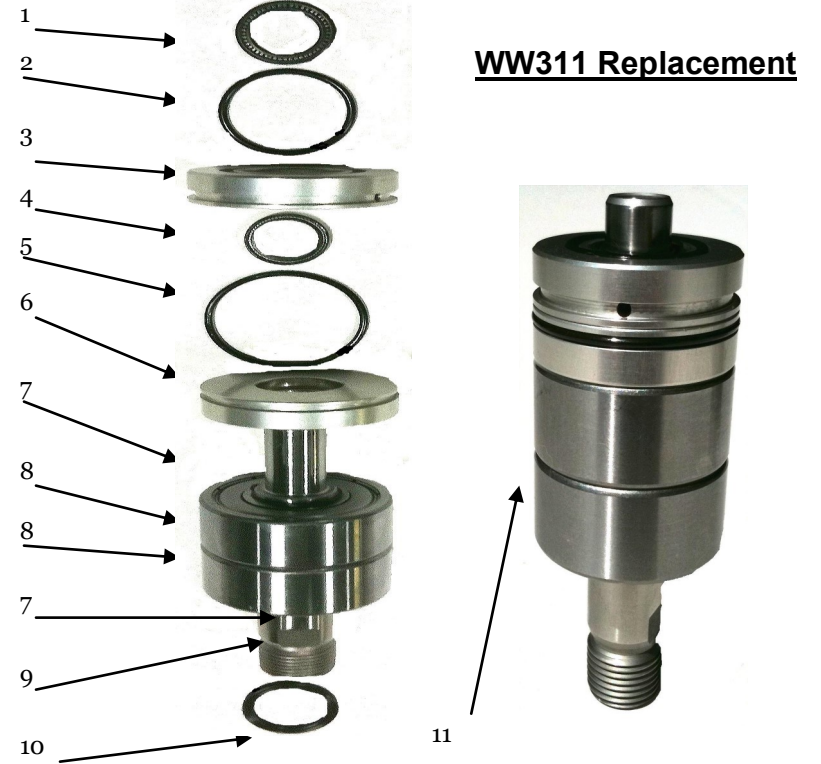

Lil Hippo

H500

1.	H104	Male Socket 1/2" QD	2	13.	GF506	Knob Assembly	2
2.	H107S	Trigger Gun	1	14.	H505	Cover 5 ft	1
3.	H108	M/M 1/2" Connector	1	15.	H422	Handle Base	1
4.	H105	Hose 1/2" x 46"	1	16.	H413	Wheel Bracket	4
5.	H106	Plug 1/2"	1	17.	H414	Caster 3" (thick)	4
6.	H109	Hose 1/2" x 37" (lower)	4	18.	H503	Brush	1
7.	M-4W	Manifold 4 way 1/2"	1	19.	WW3116	Clips/Rivets	34
8.	WW118	Plug-Female 3/8"	4	20.	WW3105	Elbow	4
9.	WW104	Male Socket 3/8" QD	4	21.	WW312	Swivel Assembly	4
10.	WW109	Grip	1	22.	MM4635	2-Tip Spray Bar	4
11.	H502	High Flow Handle	1	23.	WW301	Spray Tips 2502	8
12.	GF505	Hinge Block	2	OP	High Flow	Spray Bars	

Series 3 Swivel Assembly

WW311 Replacement

1	WW131	Main Seal	1	6	UC232L-3	Lower Gland	1
2	WW130	Static O-Ring, upper	1	7	WW137	Snap Ring	1
3	UC232-3	Upper Gland Plate	1	8	WW138	Bearing	2
4	WW133	Secondary Seal	1	9	WW136	Rotor Shaft	1
5	WW134-3	Static O-Ring, lower	1	10	WW142-3	Quad Seal	1
				11	WW311	Instant Quick Change Cartridge	1