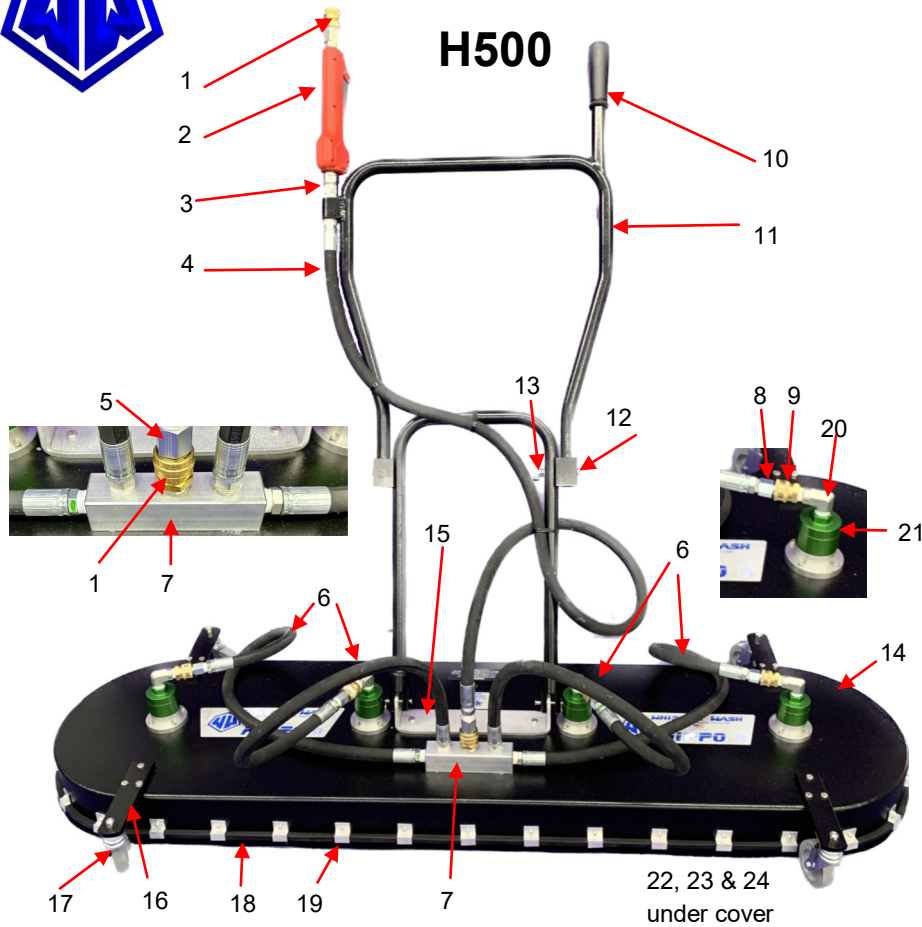

Lil Hippo

H500

1.	H104	Male Socket 1/2" QD	2	13.	GF506	Knob Assembly	2
2.	H107S	Trigger Gun	1	14.	H505	Cover 5 ft	1
3.	H108	M/M 1/2" Connector	1	15.	H422	Handle Base	1
4.	H105	Hose 1/2" x 46"	1	16.	H413	Wheel Bracket	4
5.	H106	Plug 1/2"	1	17.	H414	Caster 3" (thick)	4
6.	H109	Hose 1/2" x 37" (lower)	4	18.	H503	Brush	1
7.	M-4W	Manifold 4 way 1/2"	1	19.	WW3116	Clips/Rivets	34
8.	WW118	Plug-Female 3/8"	4	20.	WW3105	Elbow	4
9.	WW104	Male Socket 3/8" QD	4	21.	WW312	Swivel Assembly	4
10.	WW109	Grip	1	22.	MM4635	2-Tip Spray Bar	4
11.	H502	High Flow Handle	1	23.	WW301	Spray Tips 2502	8
12.	GF505	Hinge Block	2	OP	High Flow	Spray Bars	

Series 3 Swivel Assembly

WW311 Replacement

1	WW131	Main Seal	1	6	UC232L-3	Lower Gland	1
2	WW130	Static O-Ring, upper	1	7	WW137	Snap Ring	1
3	UC232-3	Upper Gland Plate	1	8	WW138	Bearing	2
4	WW133	Secondary Seal	1	9	WW136	Rotor Shaft	1
5	WW134-3	Static O-Ring, lower	1	10	WW142-3	Quad Seal	1
				11	WW311	Instant Quick Change Cartridge	1