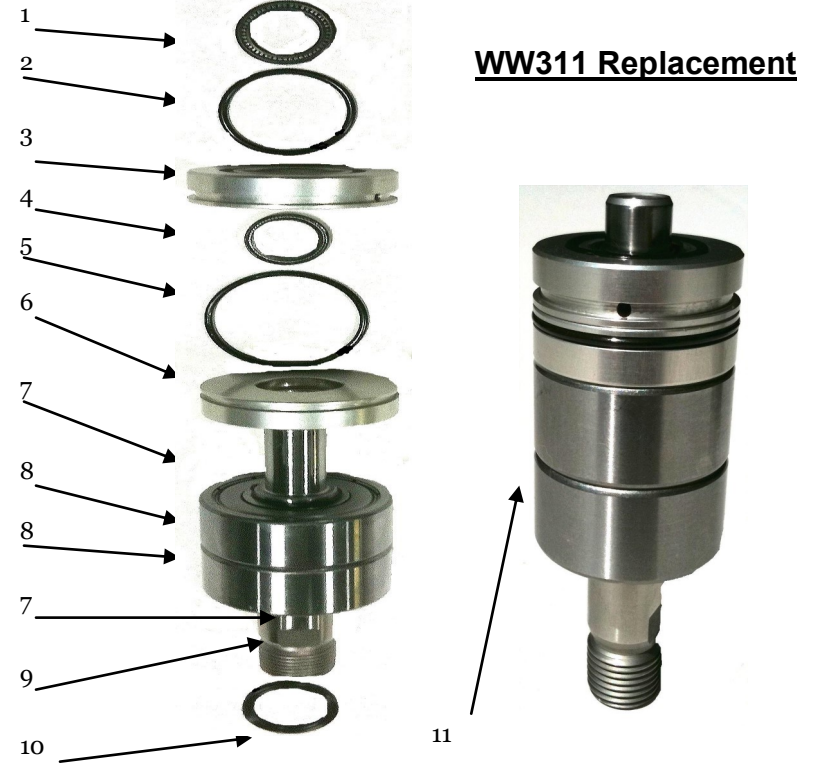

HIPPO

H600

1.	H104-1/2	Male Socket QD	2	13.	GF506	Knob Assembly	2
2.	H107S	Trigger Gun	1	14.	H605	Cover 6 ft	1
3.	H108	M/M1/2" Connector	1	15.	H222	Handle Base	1
4.	H105	Hose 1/2" x 46"	1	16.	H413	Wheel Bracket	4
5.	H109	Hose 1/2"x 37"	3	17.	H414	Thick 3" Caster	4
6.	M-3W	Manifold 3 Way 1/2"	1	18.	H603	Brush	1
7.	H106	Plug 1/2"	1	19.	WW3116	Clips/Rivets	43
8.	WW118	Plug-Female	3	20.	WW3105	Elbow	3
9.	WW104	Male Socket QD	3	21.	WW312	Swivel Assembly	3
10.	WW109	Grip	1	22.	M4635	2-Tip Spray Bar	3
11.	H502	High Flow Handle	1	23.	WW301	Spray Tips 2502	6
12.	GF505	Hinge Block	2	24.	H6E	1/2"Mx1/2"F Elbow	1

Series 3 Swivel Assembly

1	WW131	Main Seal	1	6	UC232L-3	Lower Gland	1
2	WW130	Static O-Ring, upper	1	7	WW137	Snap Ring	1
3	UC232-3	Upper Gland Plate	1	8	WW138	Bearing	2
4	WW133	Secondary Seal	1	9	WW136	Rotor Shaft	1
5	WW134-3	Static O-Ring, lower	1	10	WW142-3	Quad Seal	1
				11	WW311	Instant Quick Change Cartridge	1