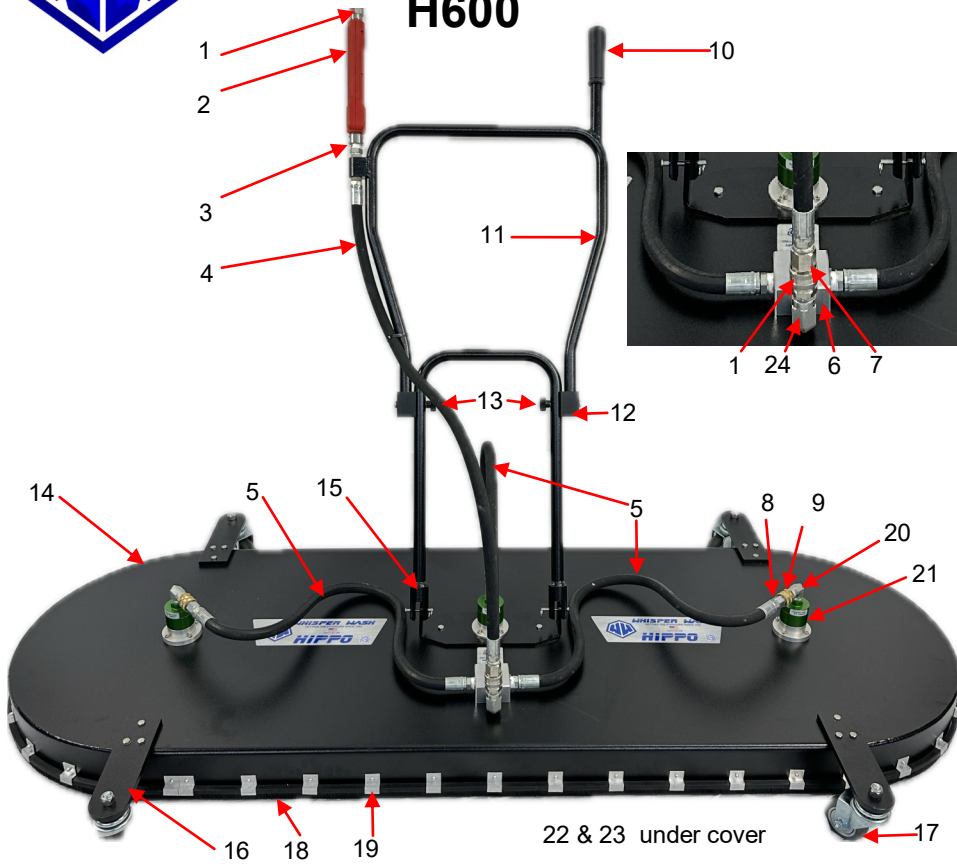

HIPPO

H600

1.	H104-1/2	Male Socket QD	2	13.	GF506	Knob Assembly	2
2.	H107S	Trigger Gun	1	14.	H605	Cover 6 ft	1
3.	H108	M/M1/2" Connector	1	15.	H222	Handle Base	1
4.	H105	Hose 1/2" x 46"	1	16.	H413	Wheel Bracket	4
5.	H109	Hose 1/2"x 37"	3	17.	H414	Thick 3" Caster	4
6.	M-3W	Manifold 3 Way 1/2"	1	18.	H603	Brush	1
7.	H106	Plug 1/2"	1	19.	WW3116	Clips/Rivets	43
8.	WW118	Plug-Female	3	20.	WW3105	Elbow	3
9.	WW104	Male Socket QD	3	21.	WW312	Swivel Assembly	3
10.	WW109	Grip	1	22.	M4635	2-Tip Spray Bar	3
11.	H502	High Flow Handle	1	23.	WW301	Spray Tips 2502	6
12.	GF505	Hinge Block	2	24.	H6E	1/2"Mx1/2"F Elbow	1

Series 3 Swivel Assembly

1	WW131	Main Seal	1	6	UC232L-3	Lower Gland	1
2	WW130	Static O-Ring, upper	1	7	WW137	Snap Ring	1
3	UC232-3	Upper Gland Plate	1	8	WW138	Bearing	2
4	WW133	Secondary Seal	1	9	WW136	Rotor Shaft	1
5	WW134-3	Static O-Ring, lower	1	10	WW142-3	Quad Seal	1
				11	WW311	Instant Quick Change Cartridge	1